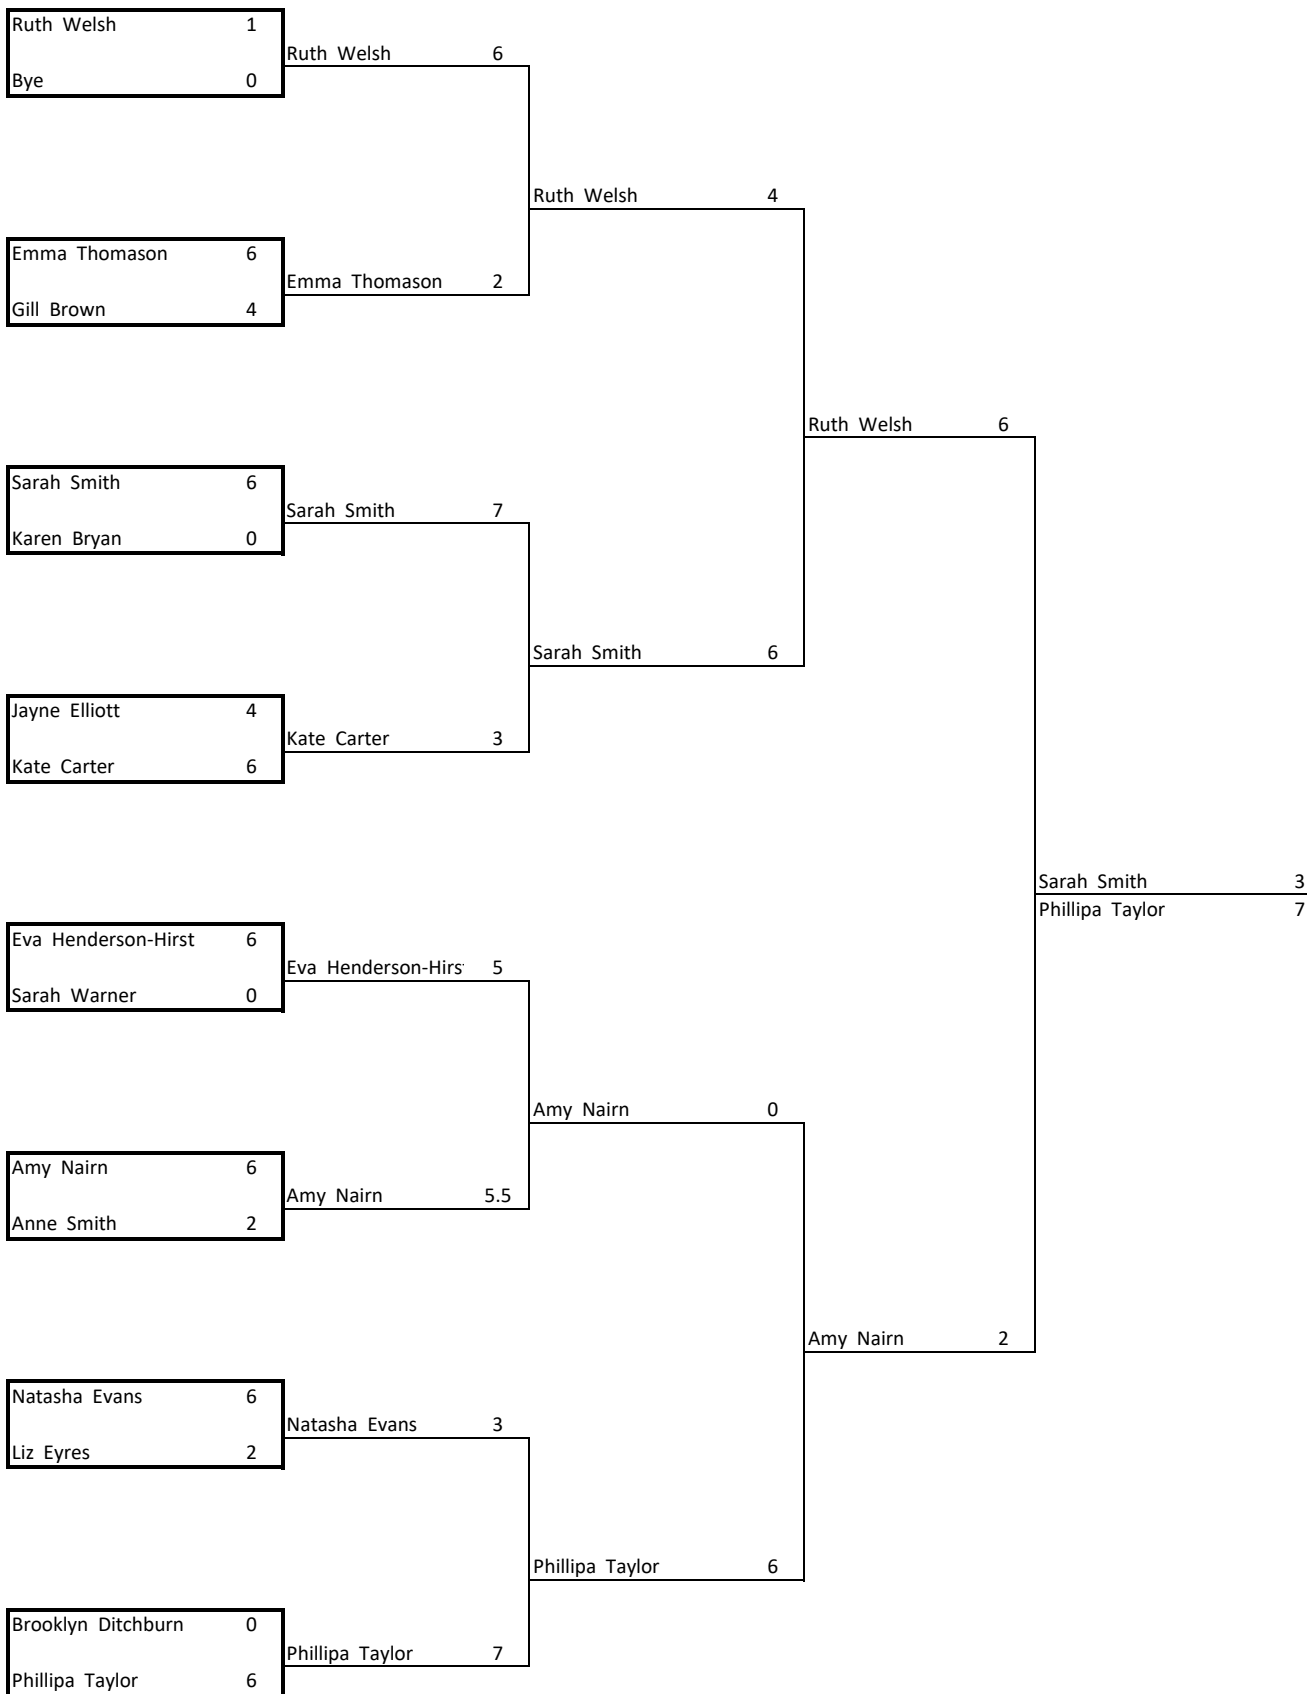

MEN COMPOUND FINAL RANKING POSITIONS

Rank	Seed	Name	Club	Qual	1/16	1/8	1/4	1/2	Final
1	1	David Dixon	DCAA team	679	Bye	140	139	141	140
2	6	George Tohovitis	Notts team	658	142	137	136	140	132
3	4	Liam Wright	Bramcote Archery Club	670	129	140	137	136	137
4	2	Bernie Dicks	Notts team	677	Bye	-	143	140	136
5	10	Steven Gill	L&R team	653	138	143	138		
6	14	Geoff Thomas	Lincs team	645	135	139	136		
7	9	Graham Crampin	Lincs team	654	131	137	134		
8	5	Aaron Bainton	Bowmen of St Marys	662	138	139	134		
9=	3	Oskars Lock	York Archers Society	676	Bye	139			
9=	7	Alex Taylor	Lincs team	657	139	138			
9=	8	Nigel Lane	Notts team	655	140	134			
9=	17	Shai Qureshi	Burton Joyce Archers	640	141	131			
9=	13	Carl Harding	Bowmen of Rutland	649	135	130			
9=	21	Dan Severn	Lincs team	620	131	129			
9=	22	Ged Goulsbra	Trackside	615	131	127			
9=	18	Alan Tonge	Archery GB	638	140	Ret			
17=	27	Steve Arnold	Trackside	577	136				
17=	19	Steve Colledge	L&R team	635	134				
17=	28	Pete Fox	L&R team	570	132				
17=	15	Darren Dargue	Kirton in Lindsay AC	643	132				
17=	12	Daniel McGarry	York Archers	651	129				
17=	16	Neil Brown	L&R team	643	128				
17=	26	Mark Smalley	DCAA team	585	127				
17=	25	David Lee	Leics of Ancient Order of Forresters	587	127				
17=	24	Thomas Lane	Bramcote AC	589	125				
17=	11	Kah Chung Chan	Notts team	653	123				
17=	20	Mick Dargue	Kirton in Lindsey AC	634	119				
17=	23	Shaun Bettles	Sleaford Maltsters	589	118				
17=	29	Terry Joyce	DCAA team	551	53				

WOMEN RECURVE

1/8 Elimination   Score Quarter-Final   Score Semi Final   Score Bronze Medal   Score Gold Medal   Score